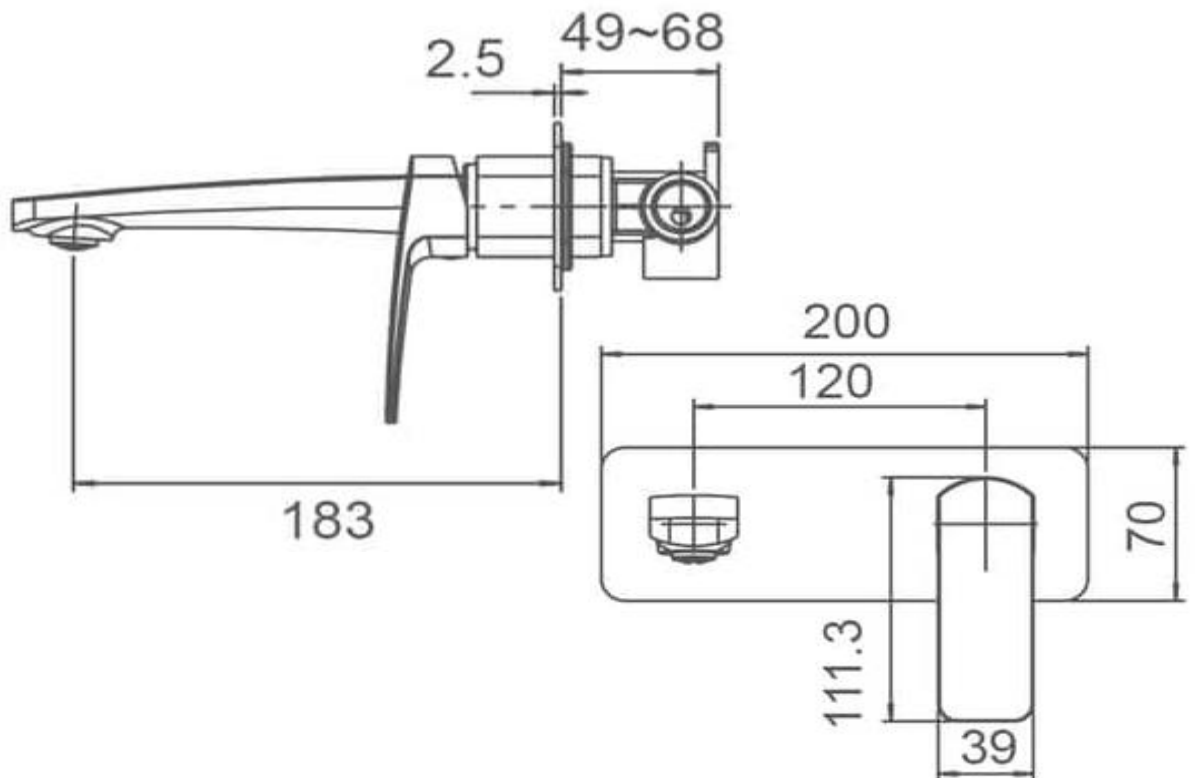

CLEANING & MAINTENANCE:

Tapware should be cleaned with mild detergent and water

All Products must be cleaned with a soft cloth with soapy water, avoid waxes, solvents, abrasives, acids and other chemical based cleaners

Warranty will be void if damages are caused by unsuitable cleaning products

WARRANTY INFORMATION:

25 years cartridge and structure

5 years PVD finishes (purchased after 01/01/2026)

1 year non-PVD finishes

1 year parts & labour

Note: Hoses, slides, wall fixings, brackets: **1 year**

ZENMO
Zen-inspired, Modern Living

ADDRESS: 42 Castro Way, Derrimut VIC 3026

PHONE: (03) 8390 6300

OFFICE: ect_sales@outlook.com

SERVICE: ect_service@outlook.com

WEBSITE: www.zenmo.com.au